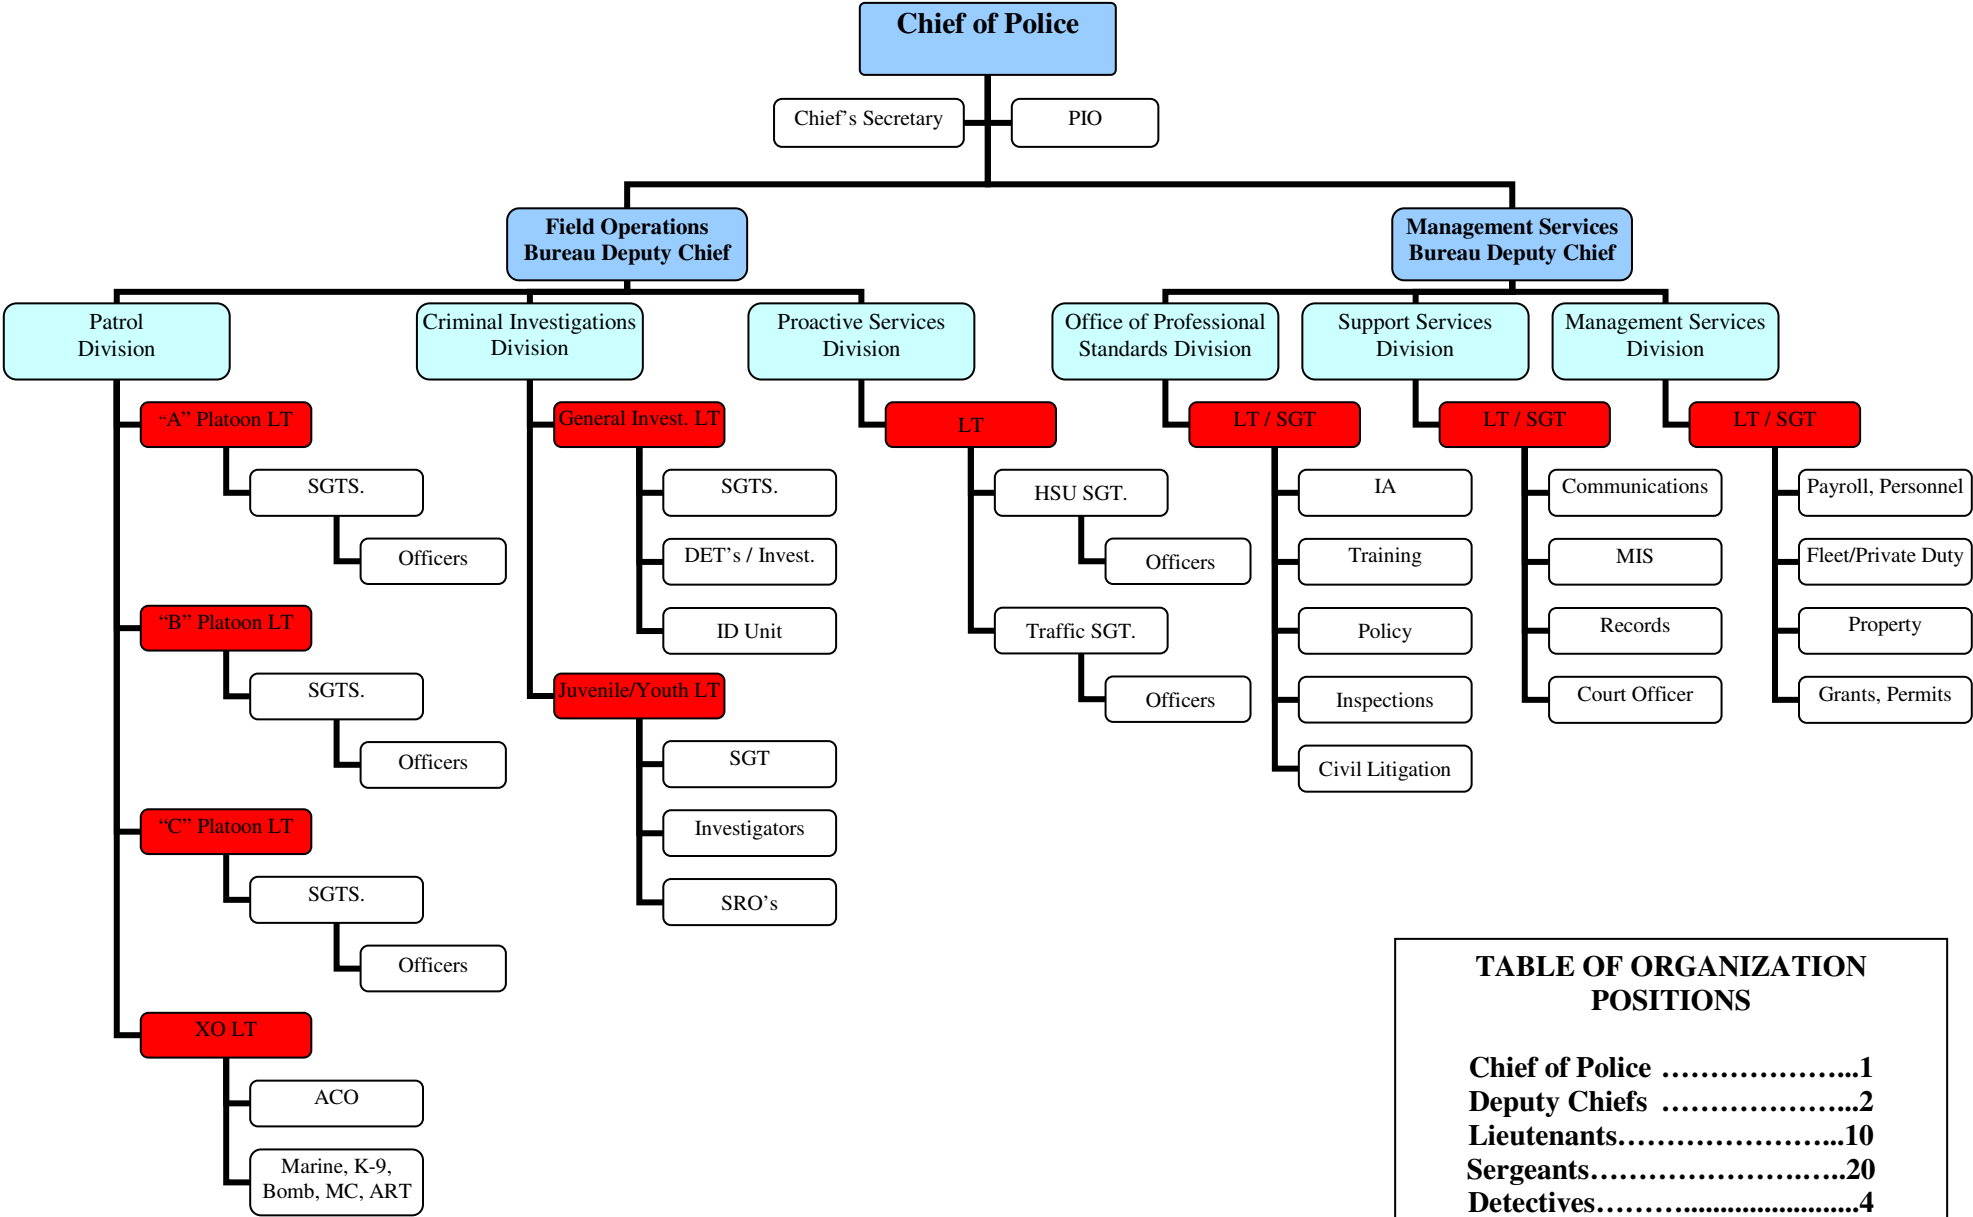

**EAST HARTFORD POLICE DEPARTMENT
TABLE OF ORGANIZATION
JANUARY 2010**

TABLE OF ORGANIZATION POSITIONS	
Chief of Police	1
Deputy Chiefs	2
Lieutenants	10
Sergeants	20
Detectives	4
Officers	93
Civilians	39