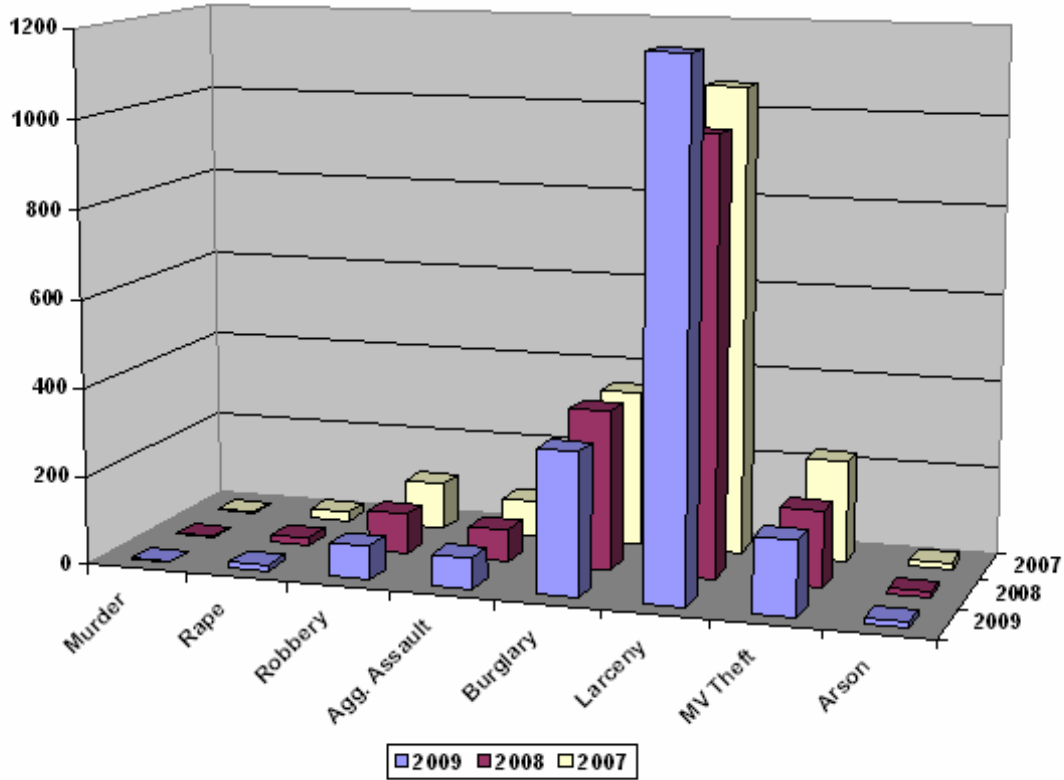

**East Hartford Police Department  
Part 1 Crime Statistics  
Three Year Review**

Part 1 Crime	2009	2008	2007
Murder	2	1	3
Rape	14	16	20
Robbery	76	91	107
Agg. Assault	68	73	83
Burglary	323	361	355
Larceny	1181	986	1061
MV Theft	167	173	230
Arson	10	12	16
<b>Total</b>	<b>1841</b>	<b>1713</b>	<b>1875</b>